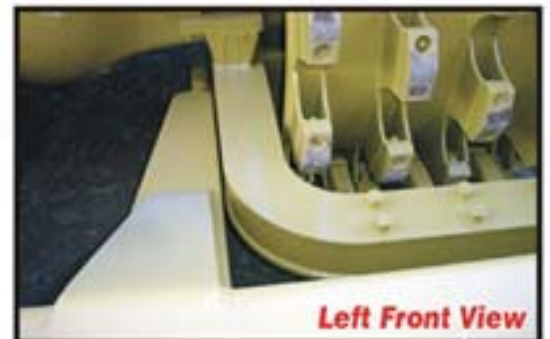

www.compactorwheelsolutions.com
 (307) 212-9120
 Email: info@compactorwheelsolutions.com

Converted Landfill to Soil Machine

Right Rear View

Independent Cleaner Bar System

Left Front View

Complete conversion kits for landfill to soil compactors, also available all cleaner bar parts, pedestals and pads.

CAT 815 and 825 DIRT COMPACTOR WHEELS (Standard Features)

- 5/8" Drum/Outer Wrapper (Cat new is 9/16")
- Inner Cones are 1/2" Minimum
- CARON Style Solid Mounting Base
- CAT Interchangeable (Weld-On Pads)